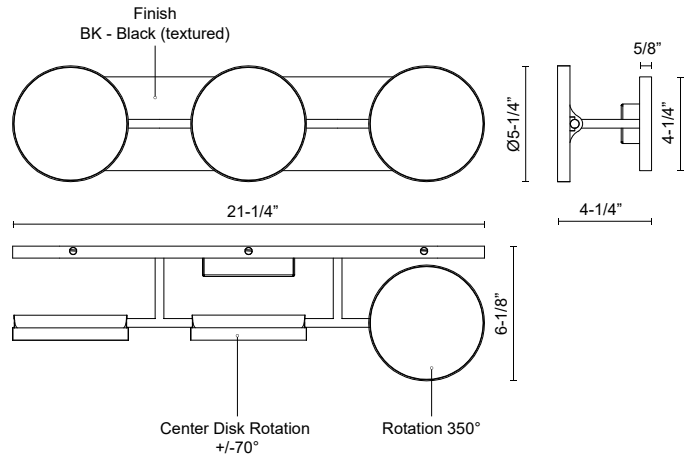

**NOVEL
VL72221-UNV**

WALL

PROJECT

SPECIFICATION DETAILS

Fixture Dimensions	L21-1/4" x H5-1/4" x E6-1/8"
Light Source	LED with DC Driver
Wattage	25W
Total Lumens	1955lm
Delivered Lumens	1715lm*
Voltage	120-277V
Color Temperature	3000K
CRI (Ra)	90CRI
Optional Color Temps	2700K - 5000K Available, Minimum Order Quantities Apply
LED Rated Life	50,000 hours
Dimming	100% - 10%, TRIAC or ELV Dimmer (Not Included)
Diffuser Details	Acrylic Light Guide
Location	Damp
Illumination Direction	Downlight
Mounting Style	All Orientation; Wall;
CEC Title 24 JA8	Yes, JA8-2022
Canopy Dimensions	W21-1/4" x H4-1/4" x E5/8"
Paint Finish	BK02

* For custom options, consult factory for details.

* For warranty information, please visit www.kuzcolighting.com/warranty

DESCRIPTION

Pure geometry of the disks of illumination balancing on clean, thin lined structure is poetry in motion. Each disk of illumination can turn and twist to fit the needs and style of your space. The Novel Collection fits a large range of style and function with minimal elements.

KUZCO

CANADA: 19054 28TH AVENUE - SURREY, BC V3Z 6M3
USA: 3035 E. LONE MOUNTAIN ROAD - LAS VEGAS, NV 89081

WWW.KUZCOLIGHTING.COM

© 2024 KUZCO LIGHTING. ALL RIGHTS RESERVED.

COMMENT