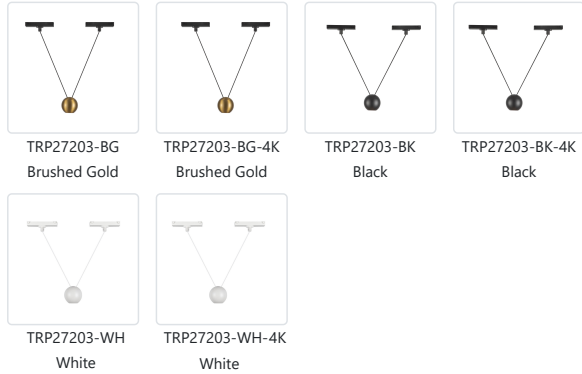

# FARIA DOUBLE TRP27203

PENDANT

PROJECT

## SPECIFICATION DETAILS

<b>Fixture Dimensions</b>	D2-3/4" x H2-5/8"
<b>Light Source</b>	Low Voltage LED
<b>Wattage</b>	8W
<b>Total Lumens</b>	680lm
<b>Delivered Lumens</b>	BK-553lm (@3000K); BK-605lm* (@4000K); BG-570lm* (@3000K); BG-625lm* (@4000K); WH-635lm* (@3000K); WH-660lm* (@4000K)
<b>Voltage</b>	48V, with DC Class 2 LED driver (see available canopy/driver options)
<b>Color Temperature</b>	3000K; 4000K;
<b>CRI (Ra)</b>	90CRI
<b>LED Rated Life</b>	50,000 hours
<b>Adjustable</b>	Yes
<b>Wire Length</b>	120" Max
<b>Wire Type</b>	BK-Black Wire; BG-Black Wire; WH-White Wire
<b>Sloped Ceiling Adaptable</b>	Yes
<b>Location</b>	Dry
<b>CEC Title 24 JA8</b>	Yes, JA8-2022
<b>Illumination Direction</b>	Downlight
<b>Material</b>	Aluminum + Acrylic
<b>Diffuser Details</b>	Clear Acrylic Lens
<b>Paint Finish</b>	BK02; BG01; WH02
<b>Minimum Hang Height</b>	12"

## DESCRIPTION

Introducing the Faria Double track head for the Kuzco Trilo track system. This minimal rounded pendant swings between two wires for a unique look when connected to our sleek system. Each pendant comes with 120" of wire to adjust to the needs of your space.