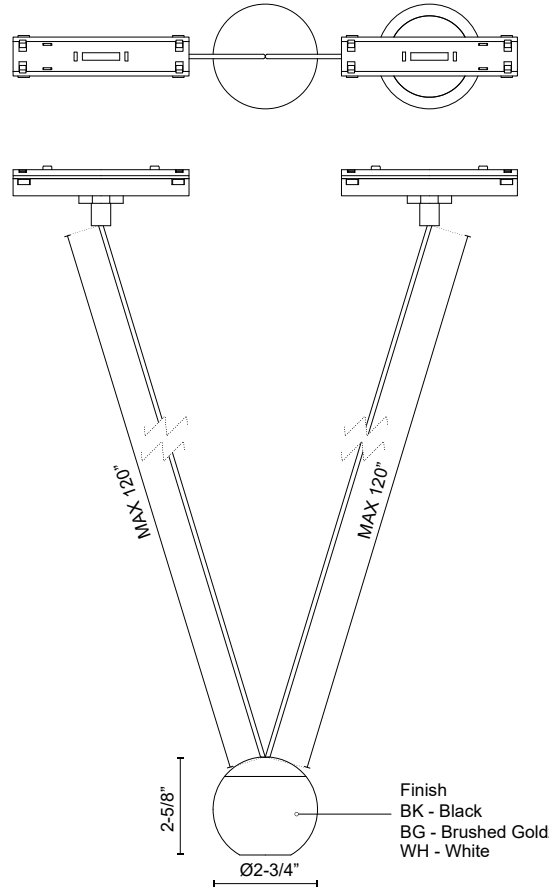

# FARIA DOUBLE TRP27203

PENDANT

PROJECT

## SPECIFICATION DETAILS

<b>Fixture Dimensions</b>	D2-3/4" x H2-5/8"
<b>Light Source</b>	Low Voltage LED
<b>Wattage</b>	8W
<b>Total Lumens</b>	680lm
<b>Delivered Lumens</b>	BK-553lm (@3000K); BK-605lm* (@4000K); BG-570lm* (@3000K); BG-625lm* (@4000K); WH-635lm* (@3000K); WH-660lm* (@4000K)
<b>Voltage</b>	48V, with DC Class 2 LED driver (see available canopy/driver options)
<b>Color Temperature</b>	3000K; 4000K;
<b>CRI (Ra)</b>	90CRI
<b>LED Rated Life</b>	50,000 hours
<b>Adjustable</b>	Yes
<b>Wire Length</b>	120" Max
<b>Wire Type</b>	BK-Black Wire; BG-Black Wire; WH-White Wire
<b>Sloped Ceiling Adaptable</b>	Yes
<b>Location</b>	Dry
<b>CEC Title 24 JA8</b>	Yes, JA8-2022
<b>Illumination Direction</b>	Downlight
<b>Material</b>	Aluminum + Acrylic
<b>Diffuser Details</b>	Clear Acrylic Lens
<b>Paint Finish</b>	BK02; BG01; WH02
<b>Minimum Hang Height</b>	12"

## DESCRIPTION

Introducing the Faria Double track head for the Kuzco Trilo track system. This minimal rounded pendant swings between two wires for a unique look when connected to our sleek system. Each pendant comes with 120" of wire to adjust to the needs of your space.