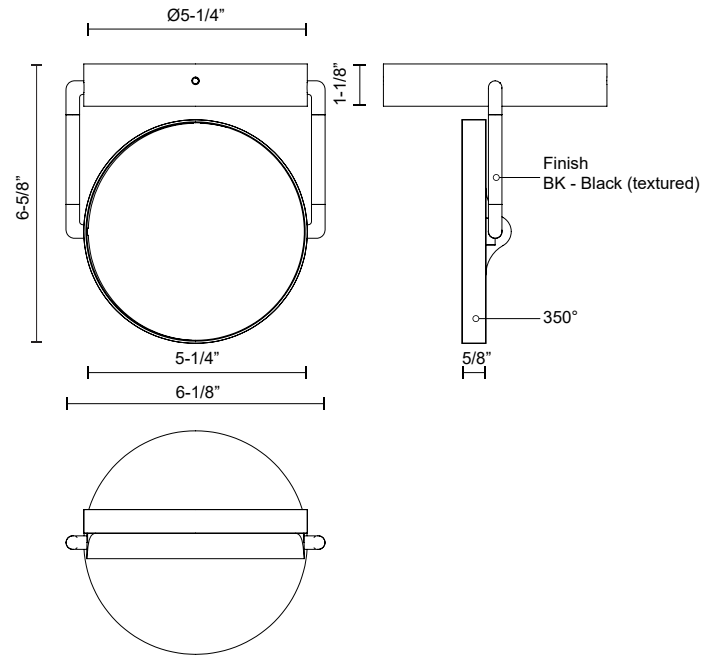

NOVEL
SF72205-UNV
 SEMI FLUSH

PROJECT

DESCRIPTION

Pure geometry of the disks of illumination balancing on clean, thin lined structure is poetry in motion. Each disk of illumination can turn and twist to fit the needs and style of your space. The Novel Collection fits a large range of style and function with minimal elements.

SPECIFICATION DETAILS

Fixture Dimensions	L6-1/8" x W5-1/4" x H6-5/8"
Light Source	LED with DC Driver
Wattage	8W
Total Lumens	680lm
Delivered Lumens	492lm
Voltage	120-277V
Color Temperature	3000K
CRI (Ra)	90CRI
Optional Color Temps	2700K - 5000K Available, Minimum Order Quantities Apply
LED Rated Life	50,000 hours
Dimming	100% - 10%, TRIAC or ELV Dimmer (Not Included)
Diffuser Details	Acrylic Light Guide
Location	Dry
Mounting Style	All Orientation; Ceiling and Wall;
Illumination Direction	Downlight
CEC Title 24 JA8	Yes, JA8-2022
Canopy Dimensions	D5-1/4" x H1-1/8"
Paint Finish	BK02
Material	Aluminum + Acrylic