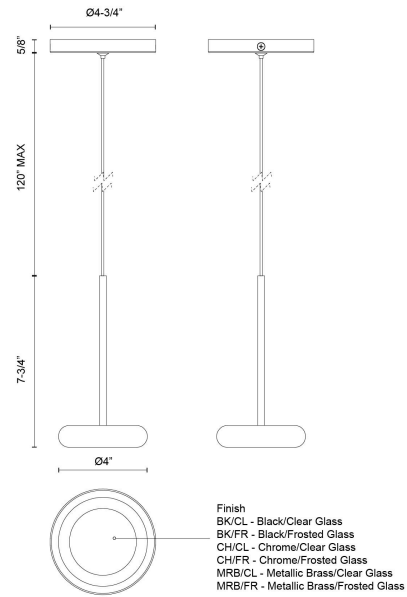

Stephord 4-in Pendant

Model	Color Temperature	Wattage	Voltage	Total Lumens	Delivered Lumens	Dimmer Support (Optional, Not Included)
PD97204 PD97204-BK/CL PD97204-BK/FR PD97204-CH/CL PD97204-CH/FR PD97204-MRB/CL PD97204-MRB/FR	3000K	6W	120V	450lm	205lm* (BK/CL) 285lm* (BK/FR) 255lm* (CH/CL) 325lm* (CH/FR) 230lm* (MRB/CL) 285lm* (MRB/FR)	TRIAC/ELV

The Stephord collection showcases a gracefully curved glass element, available in frosted or clear, softly illuminated by a discrete integrated LED component. Luxe plated metal accents add a touch of sophistication, enhancing the design's refined simplicity. Sleek and modern, Stephord is a perfect blend of understated elegance and contemporary style.

SPECIFICATION DETAILS

Fixture Dimensions	D4" x H7-3/4"
Canopy Dimensions	D4-3/4" x H5/8"
Minimum Hang Height	12"
Location	Dry
Diffuser Details	Frosted Acrylic Diffuser
Dimming Range	100% - 10%
Illumination Direction	Omni-directional
Light Source/Life	LED (50,000 hours) 90CRI
Material	Aluminum, Glass
Sloped Ceiling Adaptable	Yes
Shade Details	Clear Glass Shade (BK/CL) Frosted Glass Shade (BK/FR) Clear Glass Shade (CH/CL) Frosted Glass Shade (CH/FR) Clear Glass Shade (MRB/CL) Frosted Glass Shade (MRB/FR)
Wire Length	120"
Wire Style	Black Wire (BK/CL) Black Wire (BK/FR) Clear Wire (CH/CL) Clear Wire (CH/FR) Black Wire (MRB/CL) Black Wire (MRB/FR)