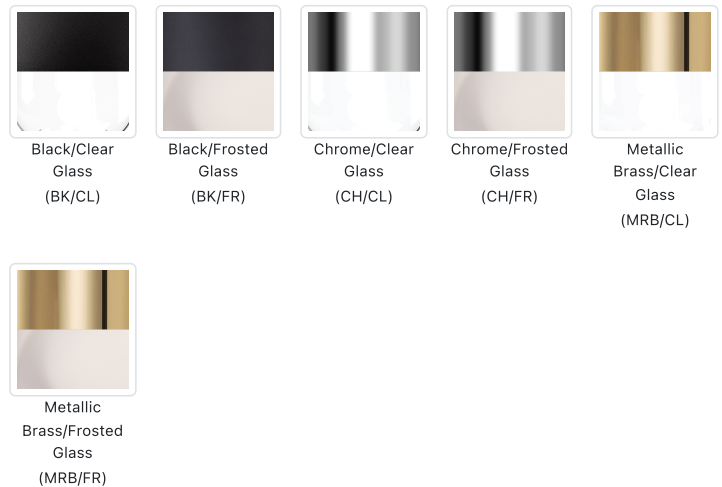

FINISHES

* For custom options, contact customer service.

* For warranty information, please visit www.kuzcolighting.com/warranty

WWW.KUZCOLIGHTING.COM

USA: 3035 E. LONE MOUNTAIN ROAD - LAS VEGAS, NV 89081

CANADA: 19054 28TH AVENUE - SURREY, BC V3Z 6M3