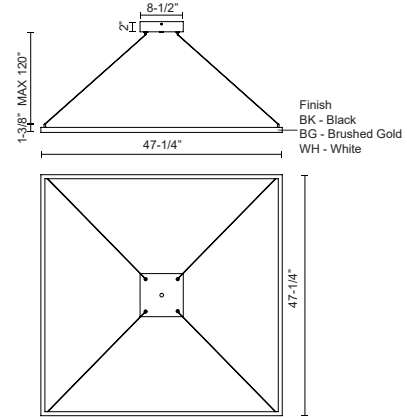

PIAZZA PD88148-UNV-010

PENDANTS

PROJECT

PD88148-WH-UNV-010
White

PD88148-BG-UNV-010
White

PD88148-BK-UNV-010
Black

SPECIFICATION DETAILS

Fixture Dimensions	L47-1/4" x W47-1/4" x H1-3/8"
Light Source	LED with DC Driver
Wattage	100W
Total Lumens	7440lm
Delivered Lumens	BG-3422lm; BK-2716lm; WH-4155lm;
Voltage	120-277V
Color Temperature	3000K
CRI (Ra)	90CRI
Optional Color Temps	2700K - 5000K Available, Minimum Order Quantities Apply
LED Rated Life	50,000 hours
Dimming	100% - 10%, TRIAC or ELV Dimmer (Not Included) or 0-10V Dimmer (Not Included)
Diffuser Details	Frosted Silicone Diffuser
Adjustable	Yes
Wire Length	120" Max
Wire Type	BG - Black Wire; BK - Black Wire; WH - Clear Wire;
Minimum Hang Height	34"
Sloped Ceiling Adaptable	Yes
Location	Dry
Illumination Direction	Downlight
Canopy Dimensions	L9-1/2" x W9-1/2" x H2"
CEC Title 24 JA8	Yes, JA8-2022
Paint Finish	BG01(Canopy); BG02(Fixture Body); BK02; WH02;
Material	Aluminum + Polymeric Material

* For custom options, consult factory for details.

* For warranty information, please visit www.kuzcolighting.com/warranty

DESCRIPTION

Extruded aluminum with rectangular profile. Flush silicone diffuser. Matte powder-coated finish. Down light. Duo canopy mounting style