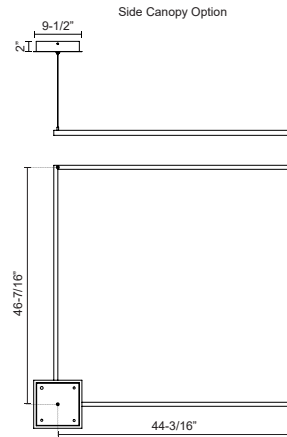

PIAZZA PD88148-UNV-010

PENDANTS

PROJECT

SPECIFICATION DETAILS

Fixture Dimensions	L47-1/4" x W47-1/4" x H1-3/8"
Light Source	LED with DC Driver
Wattage	100W
Total Lumens	7440lm
Delivered Lumens	BG-3422lm; BK-2716lm; WH-4155lm;
Voltage	120-277V
Color Temperature	3000K
CRI (Ra)	90CRI
Optional Color Temps	2700K - 5000K Available, Minimum Order Quantities Apply
LED Rated Life	50,000 hours
Dimming	100% - 10%, TRIAC or ELV Dimmer (Not Included) or 0-10V Dimmer (Not Included)
Diffuser Details	Frosted Silicone Diffuser
Adjustable	Yes
Wire Length	120" Max
Wire Type	BG - Black Wire; BK - Black Wire; WH - Clear Wire;
Minimum Hang Height	34"
Sloped Ceiling Adaptable	Yes
Location	Dry
Illumination Direction	Downlight
Canopy Dimensions	L9-1/2" x W9-1/2" x H2"
CEC Title 24 JA8	Yes, JA8-2022
Paint Finish	BG01(Canopy); BG02(Fixture Body); BK02; WH02;
Material	Aluminum + Polymeric Material

* For custom options, consult factory for details.

* For warranty information, please visit www.kuzcolighting.com/warranty

DESCRIPTION

Extruded aluminum with rectangular profile. Flush silicone diffuser. Matte powder-coated finish. Down light. Duo canopy mounting style

KUZCO

CANADA: 19054 28TH AVENUE - SURREY, BC V3Z 6M3

USA: 3035 E. LONE MOUNTAIN ROAD - LAS VEGAS, NV 89081

WWW.KUZCOLIGHTING.COM

© 2024 KUZCO LIGHTING. ALL RIGHTS RESERVED.

COMMENT