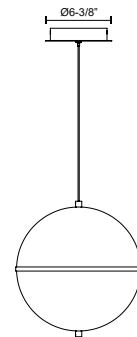

COMMENT

KUZCO

CANADA: 19054 28TH AVENUE - SURREY, BC V3Z 6M3
USA: 3035 E. LONE MOUNTAIN ROAD - LAS VEGAS, NV 89081

WWW.KUZCOLIGHTING.COM

© 2024 KUZCO LIGHTING. ALL RIGHTS RESERVED.