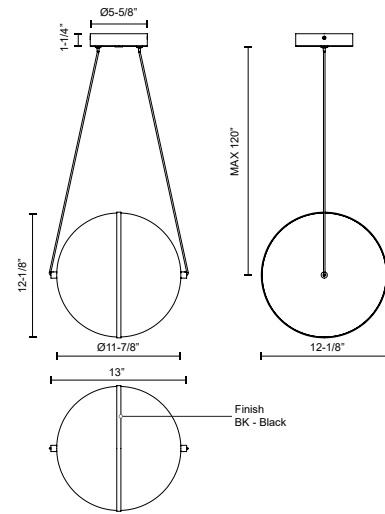

ARIES
PD76712-UNV
PENDANTS

PROJECT

SPECIFICATION DETAILS

Fixture Dimensions	L13" x W12-1/8" x H12-1/8"
Light Source	LED with DC Driver
Wattage	15W
Total Lumens	1150lm
Delivered Lumens	BK-1085lm
Voltage	120-277V
Color Temperature	3000K
CRI (Ra)	90CRI
Optional Color Temps	2700K - 5000K Available, Minimum Order Quantities Apply
LED Rated Life	50,000 hours
Dimming	100% - 10%, TRIAC or ELV Dimmer (Not Included)
Diffuser Details	Clear External Acrylic
Glass Details	Frosted Internal Glass
Adjustable	Yes
Wire Length	120" Max
Wire Type	Black
Minimum Hang Height	16"
Sloped Ceiling Adaptable	Yes
Location	Dry
Illumination Direction	Up/Down
CEC Title 24 JA8	Yes, JA8-2022
Canopy Dimensions	D6-3/8" x H1-1/4"
Paint Finish	BK02

* For custom options, consult factory for details.

* For warranty information, please visit www.kuzcolighting.com/warranty

DESCRIPTION

The celestial spheres of the Aries Collection create a one-of-a-kind space that's quite literally out of this world. This fantastic displace of floating light makes a superb statement piece in any style home. Each of the three incredible finishes offers completely adjustable lengths up to 120". The gyroscope-like spheres can be adjusted for optimal lighting from the interior frosted glass accents

Center Canopy Option

COMMENT

KUZCO

CANADA: 19054 28TH AVENUE - SURREY, BC V3Z 6M3
USA: 3035 E. LONE MOUNTAIN ROAD - LAS VEGAS, NV 89081

WWW.KUZCOLIGHTING.COM

© 2024 KUZCO LIGHTING. ALL RIGHTS RESERVED.